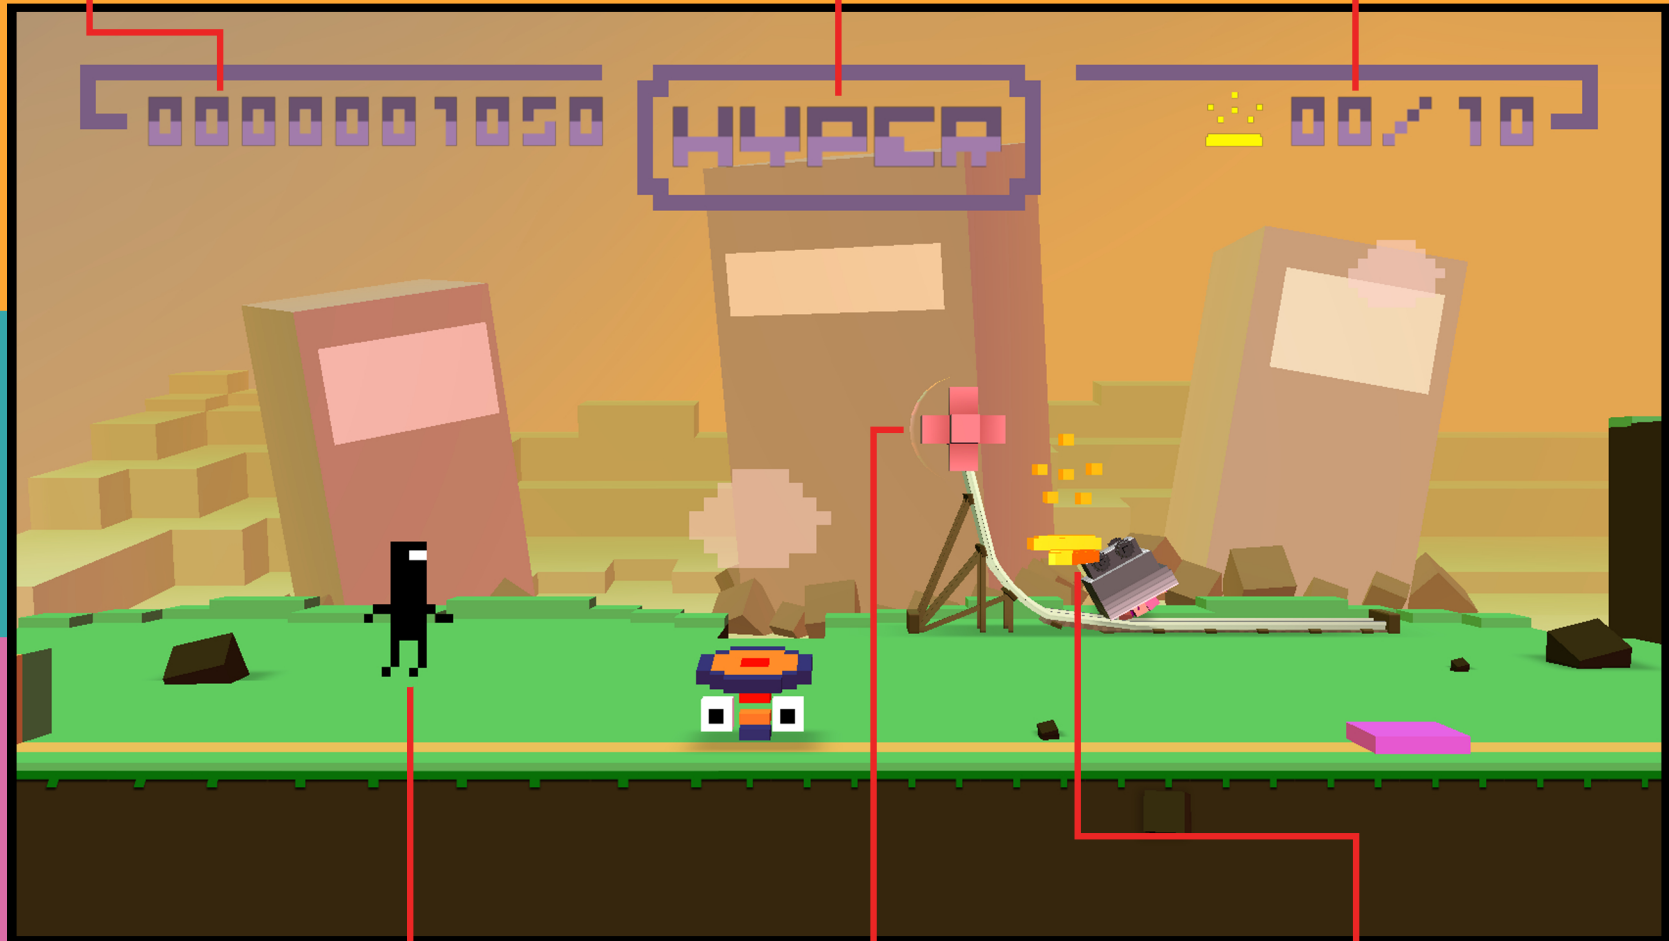

BIT. TRIP RUNNER

HOW MANY POINTS YOU HAVE

SCORE

YOUR CURRENT MODE

MODE

HOW MUCH GOLD YOU HAVE COLLECTED

GOLD BARS

COMMANDER VIDEO

HE IS ONLY A MAN

MODE UP

COLLECT THESE FOR AWESOMENESS

GOLD BAR

COLLECT THESE FOR POINTS

AVOID (ALMOST) EVERYTHING ELSE

BIT.TRIIP RUNNER

NEW FEATURES

DIFFICULTIES:

EASY - NO GOLD TO DISTRACT YOU

PERFECT - MUST COLLECT ALL GOLD

LEADERBOARDS:

ACCESS WORLDWIDE LEADERBOARDS

WHEN CONNECTED TO STEAM AND

CONQUER THE EARTH

ACHIEVEMENTS:

CONNECT TO STEAM AND UNLOCK

ALL OF THE ACHIEVEMENTS THAT

YOUR MIND CAN HANDLE

HI RES:

CHANGE THE RESOLUTION IN THE

OPTIONS MENU FOR OPTIMAL EYE

MELTING SATISFACTION

BIT.TRIIP RUNNER